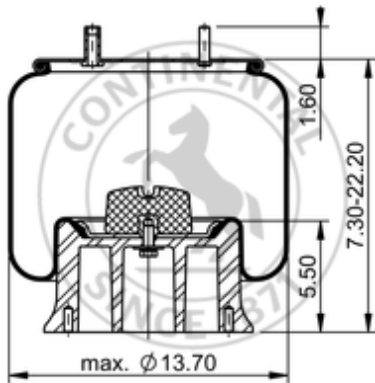

11 10.5-17 A 317

64272

	21.2 lb
	9305216
	1/2-13 UNC: max. 35 lbf ft
	1/4-18 NPTF: max. 22 lbf ft
	3/4-16 UNF: max. 50 lbf ft

Cross-reference

Taurus	6365
TRP	AS91210
TRP	AS91210
TRP	AS91210
TRP	AS91210
TRP	AS91210

TRP

AS91210

OE Manufacturer/Reference No.

Manufacturer	Original-part no.	Model
Dayton	352-9121	
Hendrickson	S-13160	
Loadguard	SC2040	
Navistar/Fleetrite	554773C1	
R&S Truck	1090023	
Reyco	12882-02	
SAF Holland	90557019	
SAF Holland	90557010	
SAF Holland	90557052	
SAF Holland	90557078	
SAF Holland	90557083	
SAF Holland	90557110	
SAF Holland	90557324	
Sauer	P50-733	
Taurus	AS621-9121	
Volvo	85101159	
Watson & Chalin	AS-0013	
Brake & Wheel	M3517	
Reyco	6424	
SAF Holland	90044702	
SAF Holland	90054060	
Volvo	3130503	
Ridewell	1003589121C	