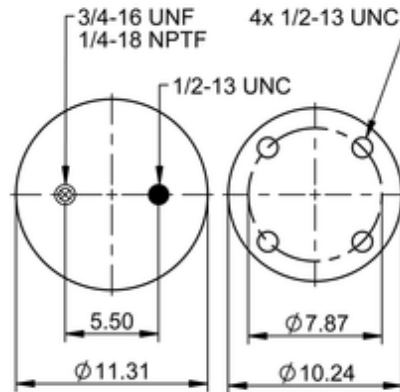

11 10.5-17 A 317

64272

	21.2 lb
	9305216
	1/2-13 UNC: max. 35 lbf ft
	1/4-18 NPTF: max. 22 lbf ft
	3/4-16 UNF: max. 50 lbf ft

Cross-reference

Taurus	6365
TRP	AS91210
TRP	AS91210
TRP	AS91210
TRP	AS91210
TRP	AS91210

TRP

AS91210

OE Manufacturer/Reference No.

Manufacturer	Original-part no.	Model
Dayton	352-9121	
Hendrickson	S-13160	
Loadguard	SC2040	
Navistar/Fleetrite	554773C1	
R&S Truck	1090023	
Reyco	12882-02	
SAF Holland	90557019	
SAF Holland	90557010	
SAF Holland	90557052	
SAF Holland	90557078	
SAF Holland	90557083	
SAF Holland	90557110	
SAF Holland	90557324	
Sauer	P50-733	
Taurus	AS621-9121	
Volvo	85101159	
Watson & Chalin	AS-0013	
Brake & Wheel	M3517	
Reyco	6424	
SAF Holland	90044702	
SAF Holland	90054060	
Volvo	3130503	
Ridewell	1003589121C	