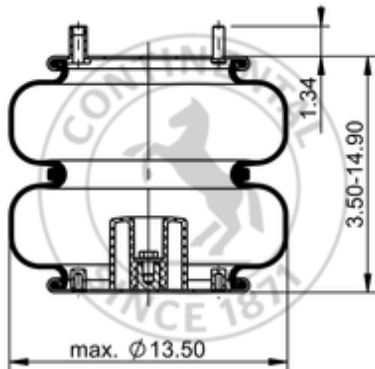

FD 331-26 541

64599

	12.5 lb
	1/4-18 NPTF: max. 22 lbf ft
	3/4-16 UNF: max. 50 lbf ft
	3/8-16 UNC: max. 20 lbf ft

Cross-reference

Firestone Style	228-1.5
Firestone No.	W01-358-7550
FleetPride	AS7550
Goodyear	2B12-346
Goodyear Flex No.	578923315
Taurus	6375
Triangle	AS-4541

TRP	AS75500
Automann	SP2B22RB-7550

OE Manufacturer/Part No.

Manufacturer	Original Part No.	Model
Histeer	10315	
Watson & Chalin	AS-0087	