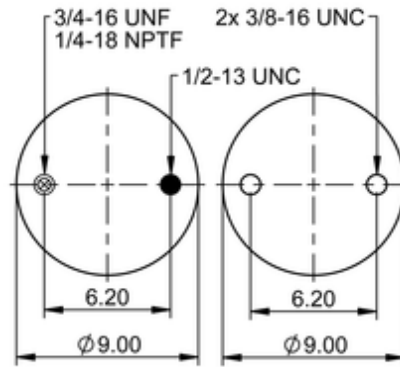

FD 331-26 541

64599

	12.5 lb
	1/4-18 NPTF: max. 22 lbf ft
	3/4-16 UNF: max. 50 lbf ft
	3/8-16 UNC: max. 20 lbf ft

Cross-reference

Firestone Style	228-1.5
Firestone No.	W01-358-7550
FleetPride	AS7550
Goodyear	2B12-346
Goodyear Flex No.	578923315
Taurus	6375
Triangle	AS-4541