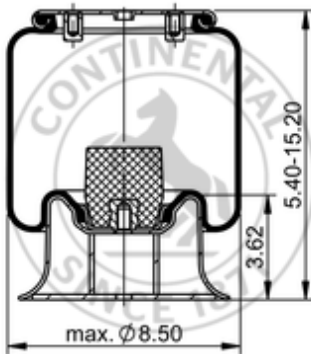

6 6.5-11 S 031

68112

| | |
|---|-----------------------------|
|  | 8.2 lb |
|  | 9312900 |
|  | 1/2-13 UNC: max. 35 lbf ft |
|  | 1/4-18 NPTF: max. 22 lbf ft |
|  | 3/8-16 UNC: max. 20 lbf ft |

Cross-reference

| | |
|-----------------|--------------|
| Firestone Style | IT14C-1 |
| Firestone No. | W01-358-5311 |
| Triangle | AS-8031 |
| TRP | AS53110 |
| Automann | 1DK10-5311 |

OE Manufacturer/Part No.

| Manufacturer | Original Part No. | Model |
|---------------------|--------------------------|--------------|
| Flxible | 6-379-1 | |
| Ridewell | 1003585311C | |
| American Carrier | 8003-017 | |