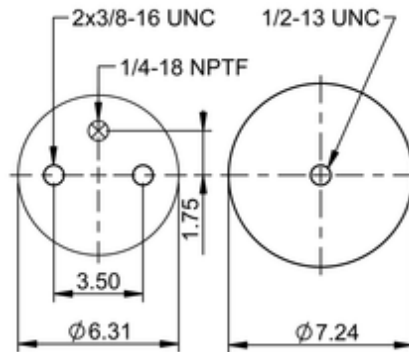

6 6.5-11 S 031

68112

| | |
|---|-----------------------------|
|  | 8.2 lb |
|  | 9312900 |
|  | 1/2-13 UNC: max. 35 lbf ft |
|  | 1/4-18 NPTF: max. 22 lbf ft |
|  | 3/8-16 UNC: max. 20 lbf ft |

Cross-reference

| | |
|-----------------|--------------|
| Firestone Style | IT14C-1 |
| Firestone No. | W01-358-5311 |
| Triangle | AS-8031 |
| TRP | AS53110 |
| Automann | 1DK10-5311 |

OE Manufacturer/Part No.

| Manufacturer | Original Part No. | Model |
|---------------------|--------------------------|--------------|
| Flxible | 6-379-1 | |
| Ridewell | 1003585311C | |
| American Carrier | 8003-017 | |