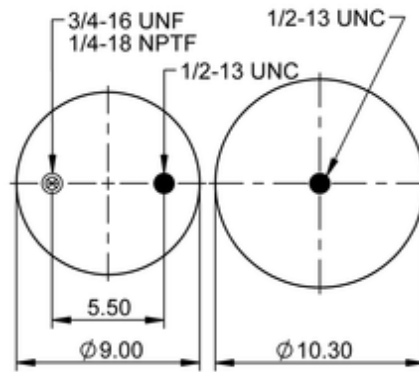

9 10-19 P 1138
74663

	13.3 lb
	9308770
	1/2-13 UNC: max. 35 lbf ft
	1/4-18 NPTF: max. 22 lbf ft
	3/4-16 UNF: max. 50 lbf ft

Cross-reference

Firestone Style	1T15M-9
Firestone No.	W01-358-9243
FleetPride	AS9243
Goodyear	1R12-480
Goodyear Flex No.	566243066
Taurus	6364

Triangle	AS-8384
Automann	1DK23L-9243

OE Manufacturer/Part No.

Manufacturer	Original Part No.	Model
Watson & Chalin	AS-0061	
SAF Holland	90557112	