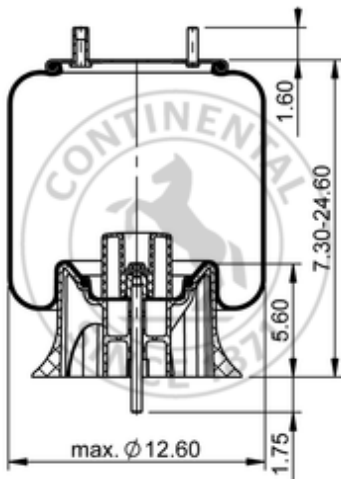

9 10-19 P 1138
74663

	13.3 lb
	9308770
	1/2-13 UNC: max. 35 lbf ft
	1/4-18 NPTF: max. 22 lbf ft
	3/4-16 UNF: max. 50 lbf ft

Cross-reference

Firestone Style	1T15M-9
Firestone No.	W01-358-9243
FleetPride	AS9243
Goodyear	1R12-480
Goodyear Flex No.	566243066
Taurus	6364

Triangle	AS-8384
Automann	1DK23L-9243

OE Manufacturer/Part No.

Manufacturer	Original Part No.	Model
Watson & Chalin	AS-0061	
SAF Holland	90557112	