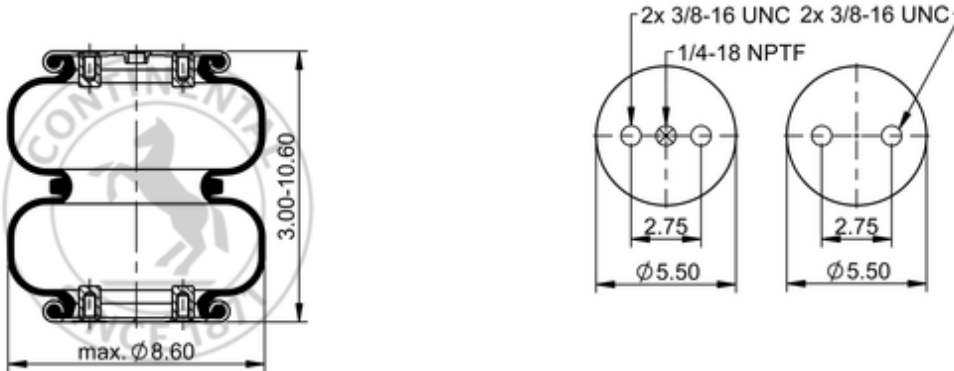

FD 120-20 509

64601

| | |
|---|-----------------------------|
|  | 5 lb |
|  | 1/4-18 NPTF: max. 22 lbf ft |
|  | 3/8-16 UNC: max. 20 lbf ft |

Cross-reference

| | |
|-------------------|-----------------|
| Firestone Style | 26 |
| Firestone No. | W01-358-7325 |
| FleetPride | AS7325 |
| Goodyear | 2B8-550 |
| Goodyear Flex No. | 579923530 |
| Taurus | 6392 |
| Triangle | AS-4509 |
| Vibracoustic | V SP 2 B 07 R-2 |
| TRP | AS73250 |

| | |
|-----------|---------------|
| Automann | SP2B08-7325 |
| Blacktech | 2C-18 120 P03 |

OE Manufacturer/Part No.

| Manufacturer | Original Part No. | Model |
|---------------------|--------------------------|--------------|
| Mack | 57QK1113 | |
| Sauer | P10-754 | |
| Watson & Chalin | AS-0030 | |
| American Carrier | 8003-006 | |
| Hendrickson | S-14395 | |
| Loadguard | SC2751 | |
| SAF Holland | 57007325 | |
| Mack | 227QS32 | |