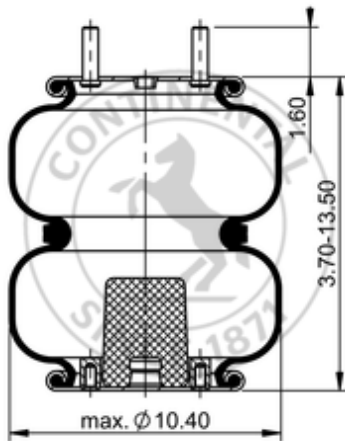

FD 200-25 429

64552

| | |
|--|-----------------------------|
|  lb | 8.2 lb |
|  | 1/2-13 UNC: max. 35 lbf ft |
|  | 1/4-18 NPTF: max. 22 lbf ft |
|  | 3/8-16 UNC: max. 20 lbf ft |

Cross-reference

| | |
|-------------------|--------------|
| Firestone Style | 20-2 |
| Firestone No. | W01-358-6948 |
| FleetPride | AS6948 |
| Goodyear | 2B9-251 |
| Goodyear Flex No. | 578923206 |
| Taurus | 6332 |
| Triangle | AS-4429 |

| | |
|----------|---------------|
| TRP | AS69480 |
| Automann | SP2B12RA-6948 |

OE Manufacturer/Part No.

| Manufacturer | Original Part No. | Model |
|---------------------|--------------------------|--------------|
| Loadguard | SC2123 | |
| Ridewell | 1003586948C | |
| Spring Valley | AS-4429 | |
| Cush | C-0080 | |
| Silent Drive | AS-6948 | |
| Watson & Chalin | AS-0122-G | |