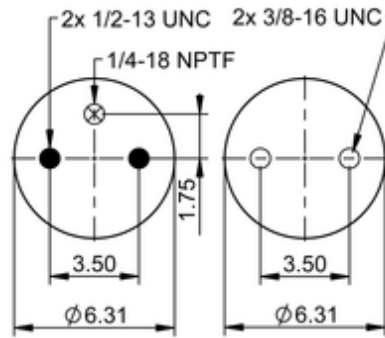

FD 200-25 429

64552

| | |
|--|-----------------------------|
|  lb | 8.2 lb |
|  | 1/2-13 UNC: max. 35 lbf ft |
|  | 1/4-18 NPTF: max. 22 lbf ft |
|  | 3/8-16 UNC: max. 20 lbf ft |

Cross-reference

| | |
|-------------------|--------------|
| Firestone Style | 20-2 |
| Firestone No. | W01-358-6948 |
| FleetPride | AS6948 |
| Goodyear | 2B9-251 |
| Goodyear Flex No. | 578923206 |
| Taurus | 6332 |
| Triangle | AS-4429 |