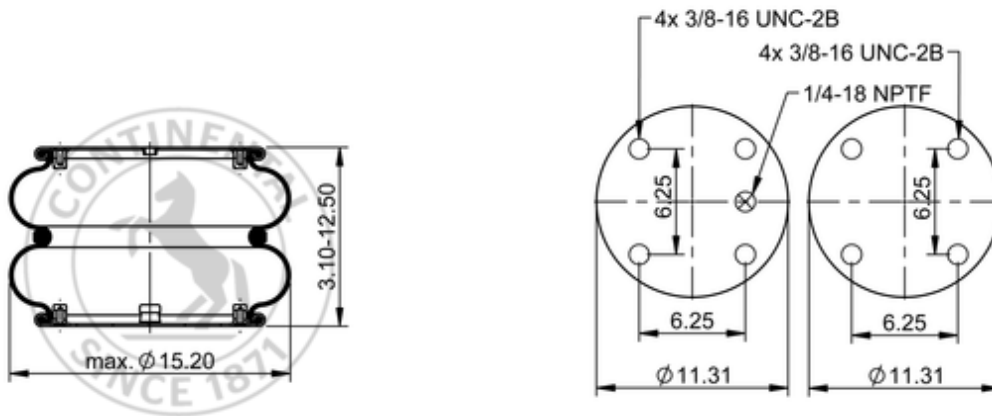

FD 530-22 374
64548

	17.7 lb
	1/4-18 NPTF: max. 22 lbf ft
	3/8-16 UNC: max. 20 lbf ft

Cross-reference

Firestone Style	21
Firestone No.	W01-358-7145
FleetPride	AS7145
Goodyear	2B14-354
Goodyear Flex No.	578923353
Taurus	6329
Triangle	AS-4374
TRP	AS71450
Automann	SP2B34R-7145

OE Manufacturer/Part No.

Manufacturer	Original Part No.	Model
Brake & Wheel	M3505	
Volvo	352033204	
Volvo	352033205	
Dayton	354-7145	
Hendrickson	S-13038	
Loadguard	SC2016	
Mack	57QL239	
Navistar/Fleetrite	554796C1	
Ridewell	1003587145C	
SAF Holland	57007145	