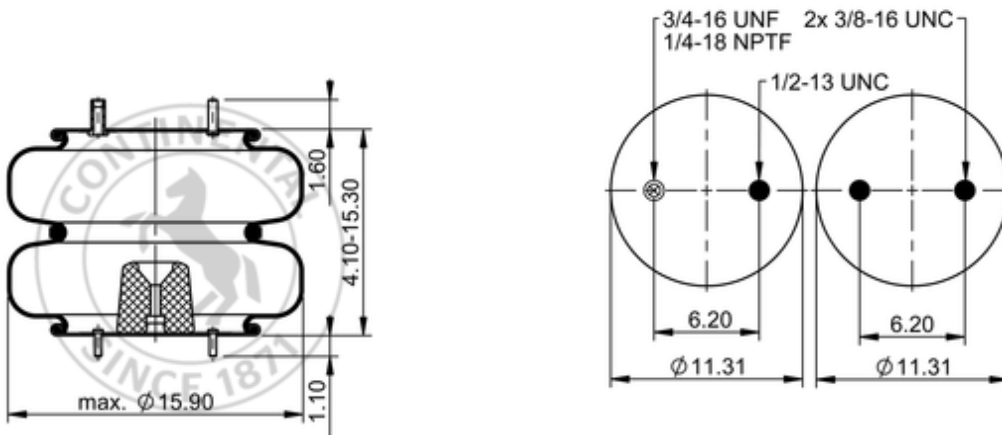

**FD 530-35 530**
**64604**

	20.5 lb
	1/4-18 NPTF: max. 22 lbf ft
	3/4-16 UNF: max. 50 lbf ft
	3/8-16 UNC: max. 20 lbf ft

**Cross-reference**

Firestone Style	233-2
Firestone No.	W01-358-7557
FleetPride	AS7557
Goodyear	2B14-383
Goodyear Flex No.	578923356
Taurus	6412
Triangle	AS-4530