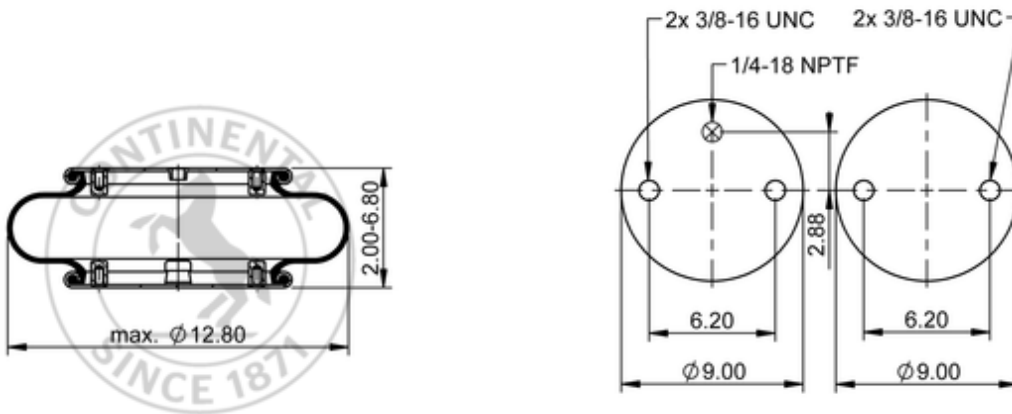

FS 330-11 474
64596

	8.9 lb
	1/4-18 NPTF: max. 22 lbf ft
	3/8-16 UNC: max. 20 lbf ft

Cross-reference

Firestone Style	19
Firestone No.	W01-358-7008
FleetPride	AS7008
Goodyear	1B12-313
Goodyear Flex No.	578913301
Taurus	6374
Triangle	AS-4474
TRP	AS70080
Automann	SP1B22A-7008

OE Manufacturer/Part No.

Manufacturer	Original Part No.	Model
SAF Holland	90557226	
Loadguard	SC2010	
Watson & Chalin	AS-0149-1G	