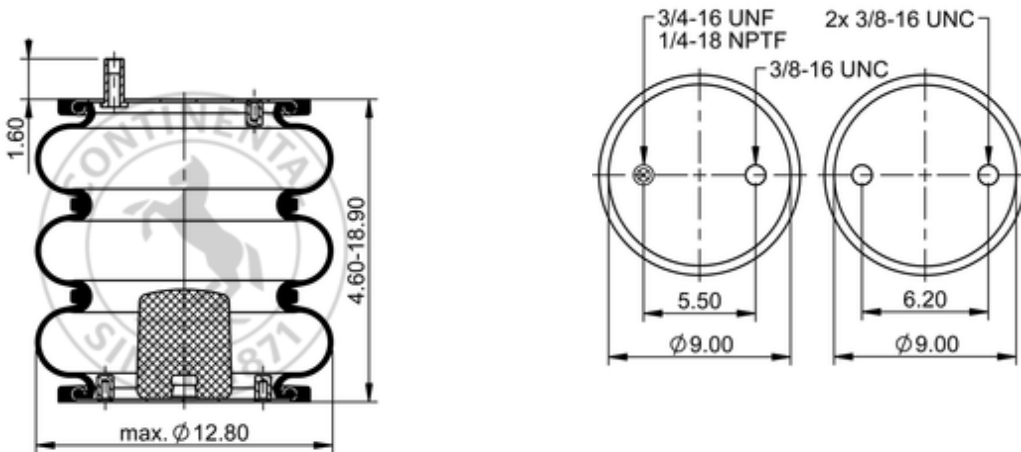

**FT 330-29 431**
**64562**

	15.3 lb
	1/4-18 NPTF: max. 22 lbf ft
	3/4-16 UNF: max. 50 lbf ft
	3/8-16 UNC: max. 20 lbf ft

**Cross-reference**

Firestone Style	38
Firestone No.	W01-358-8008
FleetPride	AS8008
Goodyear	3B12-300
Goodyear Flex No.	578933100
Taurus	6334
Triangle	AS-4431

TRP	AS80080
Automann	SP3B22R-8008
Road Choice	AS8008

**OE Manufacturer/Part No.**

<b>Manufacturer</b>	<b>Original Part No.</b>	<b>Model</b>
Dayton	354-8008	
EZ Ride	8030155	
Hendrickson	S-11637	
Ridewell	1003588008C	
SAF Holland	57008008	
Loadguard	SC2130	
Granning	6392	
Tuthill	6392	