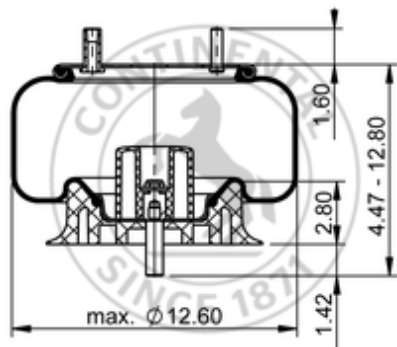

9 10-10 P 717

64643

	9.9 lb
	9308623
	1/2-13 UNC: max. 35 lbf ft
	1/4-18 NPTF: max. 22 lbf ft
	3/4-10 UNC: max. 50 lbf ft

Cross-reference

Firestone Style	1T15M-0
Firestone No.	W01-358-9534
Triangle	AS-8717
Automann	1DK23F-P717

OE Manufacturer/Part No.

Manufacturer	Original Part No.	Model
Orion	80231503	
SAF Holland	90557303	
SAF Holland	90557325	