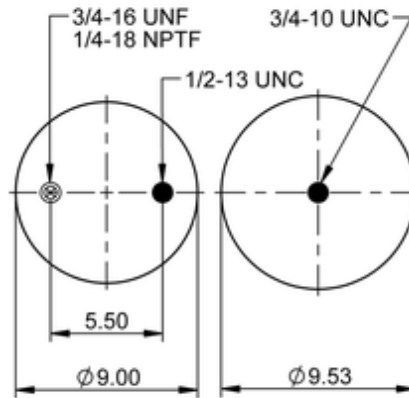

9 10-10 P 717

64643

	9.9 lb
	9308623
	1/2-13 UNC: max. 35 lbf ft
	1/4-18 NPTF: max. 22 lbf ft
	3/4-10 UNC: max. 50 lbf ft

Cross-reference

Firestone Style	1T15M-0
Firestone No.	W01-358-9534
Triangle	AS-8717
Automann	1DK23F-P717