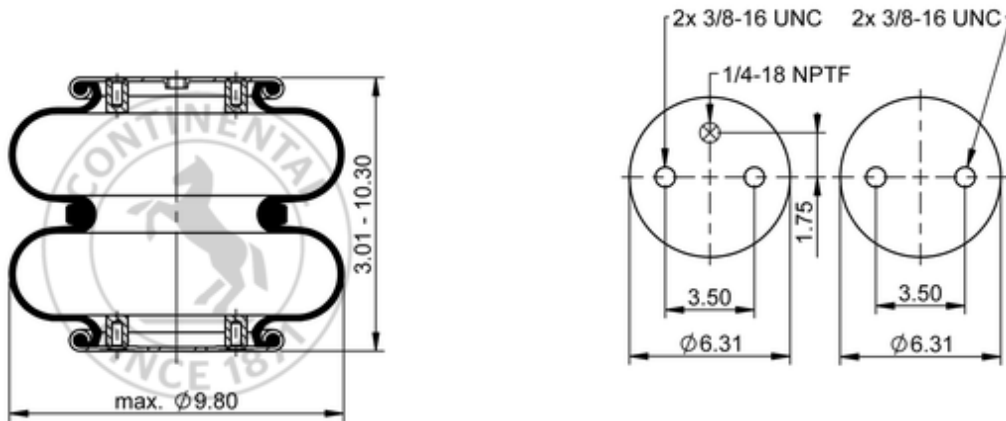

**FD 200-19 320**
**64267**

	6.4 lb
	1/4-18 NPTF: max. 22 lbf ft
	3/8-16 UNC: max. 20 lbf ft

**Cross-reference**

Firestone Style	20
Firestone No.	W01-358-6910
FleetPride	AS6910
Goodyear	2B9-200
Goodyear Flex No.	578923202
Taurus	6325
Triangle	AS-4320
TRP	AS69100
Automann	SP2B12R-6910

Road Choice

AS6910

**OE Manufacturer/Part No.**

<b>Manufacturer</b>	<b>Original Part No.</b>	<b>Model</b>
Dayton	354-6910	
DINA	A-8127-19	
Granning	2726	
Hendrickson	S-8768	
Hendrickson	45843-3	
Loadguard	SC2011	
Navistar/Fleetrite	554783C1	
R&S Truck	1027405	
Ridewell	1003586910C	
SAF Holland	57006910	
Taurus	AS218-6910	
Watson & Chalin	AS-0001	
Prevost	63-0174	
Suspension Dynamics	630174	
Granning	1371	