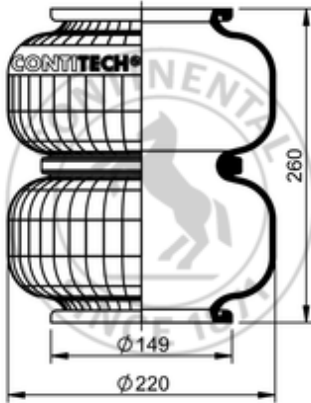

FD 200-25S

70715

	3.3 lb
---	--------

Cross-reference

Firestone Style	20 - 2
Firestone No.	W01-095-0234
Goodyear	578 2 3 8332
Flexyon system	XY 4052

OE Manufacturer/Part No.

Manufacturer	Original Part No.	Model
Mercedes	688 320 7021	