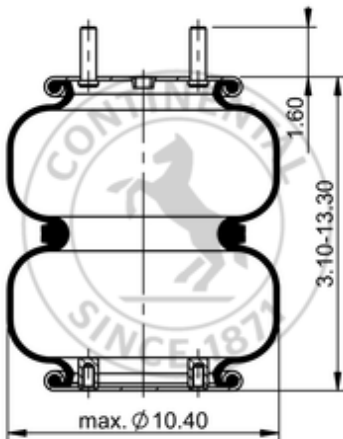

FD 200-25 426

64549

	7 lb
	1/2-13 UNC: max. 35 lbf ft
	1/4-18 NPTF: max. 22 lbf ft
	3/8-16 UNC: max. 20 lbf ft

Cross-reference

Firestone Style	20-2
Firestone No.	W01-358-6943
FleetPride	AS6943
Goodyear	2B9-250
Goodyear Flex No.	578923206
Taurus	6332
Triangle	AS-4426

TRP	AS69430
Automann	SP2B12RA-6943

OE Manufacturer/Part No.

Manufacturer	Original Part No.	Model
Granning	6352	
Loadguard	SC2122	
SAF Holland	90557237	
Spring Valley	AS-4426	
Suspensions, Inc.	200835	
Watson & Chalin	AS-0041	