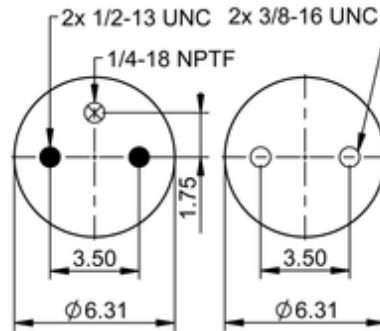

FD 200-25 426

64549

	7 lb
	1/2-13 UNC: max. 35 lbf ft
	1/4-18 NPTF: max. 22 lbf ft
	3/8-16 UNC: max. 20 lbf ft

Cross-reference

Firestone Style	20-2
Firestone No.	W01-358-6943
FleetPride	AS6943
Goodyear	2B9-250
Goodyear Flex No.	578923206
Taurus	6332
Triangle	AS-4426