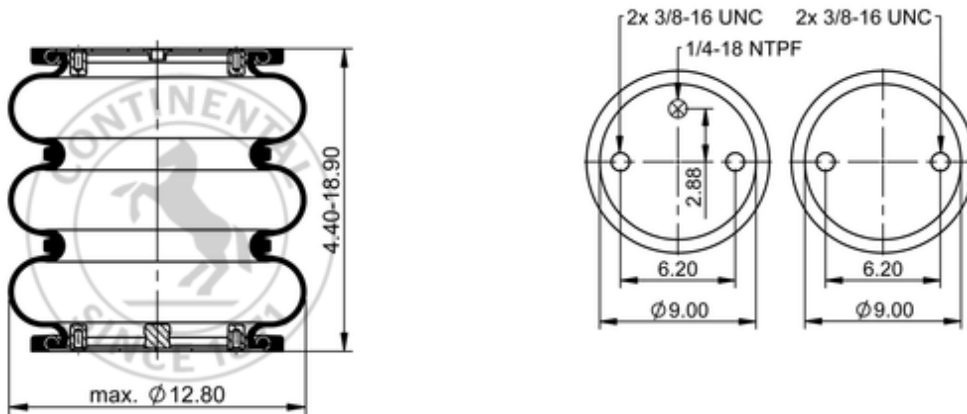

FT 330-29 503

64568

| | |
|--|-----------------------------|
|  lb | 13.4 lb |
|  | 1/4-18 NPTF: max. 22 lbf ft |
|  | 3/8-16 UNC: max. 20 lbf ft |

Cross-reference

| | |
|-------------------|--------------|
| Goodyear | 3B12-304 |
| Goodyear Flex No. | 578933100 |
| Triangle | AS-4503 |
| Automann | SP3B22R-C503 |

OE Manufacturer/Part No.

| Manufacturer | Original Part No. | Model |
|--------------|-------------------|-------|
| Loadguard | SC2132 | |