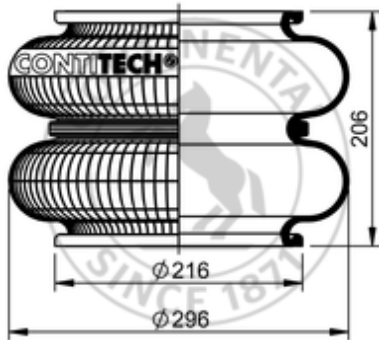

FD 330-22S Brazil

65196

 lb	4.9 lb
--	--------

Cross-reference

Firestone Style	210
Firestone Style	22
Firestone No.	W01-095-0082
Firestone No.	W01-095-0037
Goodyear Flex No.	578 2 3 8210
Goodyear Flex No.	578 2 3 8316

OE Manufacturer/Part No.

Manufacturer	Original Part No.	Model
RANDON	212100273	
RANDON	212100062	