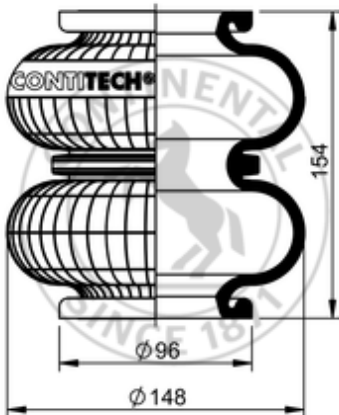

FD 70-13S

70718

 lb	1.3 lb
--	--------

Cross-reference

Firestone Style	25
Firestone No.	W01-095-0111

OE Manufacturer/Part No.

Manufacturer	Original Part No.	Model
--------------	-------------------	-------