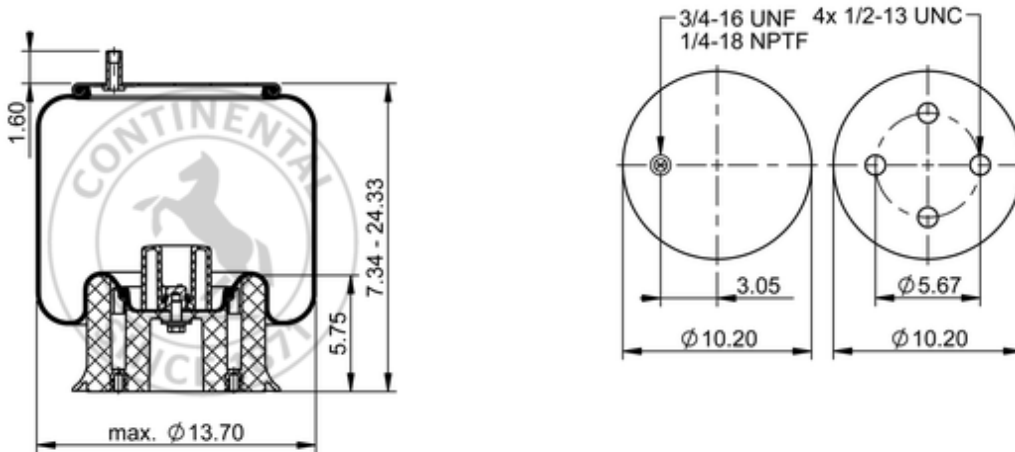

10 10-21 P 434
64394

	15.1 lb
	9317377
	1/2-13 UNC: max. 35 lbf ft
	1/4-18 NPTF: max. 22 lbf ft
	3/4-16 UNF: max. 50 lbf ft

Cross-reference

Primeride	AS PR10B21 9580
Firestone Style	1T17CL-9.5
Firestone No.	W01-358-9580
FleetPride	AS9580
Goodyear	1R13-118
Goodyear	1R13-149

Goodyear Flex No.	566263068
Taurus	6386
Triangle	AS-8434
TRP	AS95800
Automann	1DK25C-9580
Airtech Ref.	30081-01 C
Airtech No.	132762
Road Choice	AS9580

OE Manufacturer/Part No.

Manufacturer	Original Part No.	Model
Hendrickson	S-20127	
Loadguard	SC2761	
Navistar/Fleetrite	1R13-247	