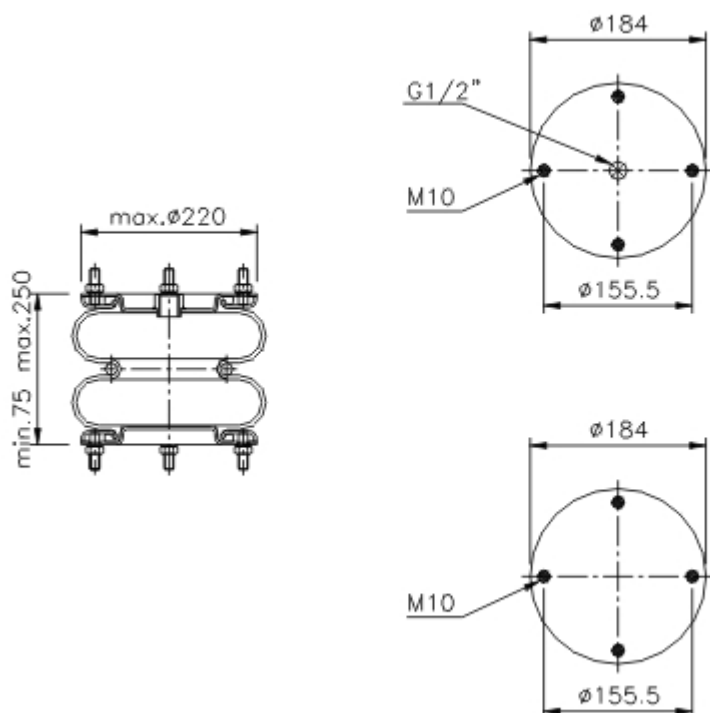

[PRINT](#)Goodyear Part No.: **2B8-2150**Flex Member No.: **578-92-3-2150**

Mounting Stud

Tapped hole

Air Fitting

Combination Stud/ Air Fitting

OEM

Manufacturer		
Model	OEM	F/R
CRANE FRUEHAUF		
	F 480054	
	M 80A04	
LOHR		
	A 060 30 604	
SEG - SAMRO		
	H 25 00188	