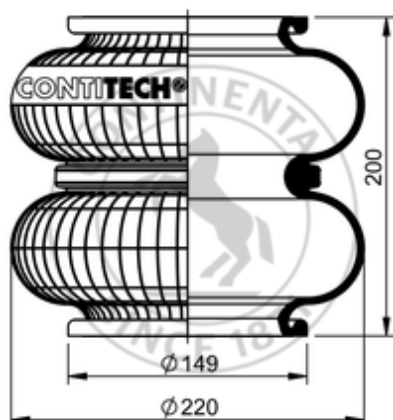

FD 200-19S

65195

	2.6 lb
	895 N

Cross-reference

Firestone Style	20
Firestone No.	095-0009
Goodyear Flex No.	556 2 3 8325
Taurus	KF218
Automann	2 B 12 R
Flexyon	XY 4048

OE Manufacturer/Part No.

Manufacturer	Original Part No.	Model
Volvo	1 199 733	

Volvo	8 127 151	
Volvo	8 127 152	
Volvo	6 882 797	B 58
Volvo	0 365 461	B 58
Volvo	0 365 431	B 58