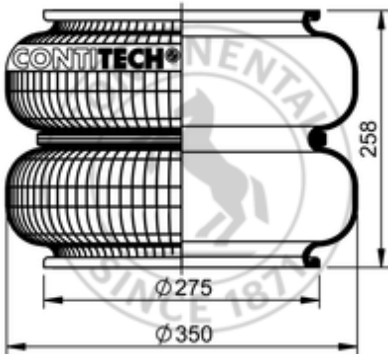

FD 530-30S

70717

 lb	6.6 lb
--	--------

Cross-reference

Firestone Style	21-2
Firestone No.	W01-095-0169
Goodyear Flex No.	578 2 3 8336

OE Manufacturer/Part No.

Manufacturer	Original Part No.	Model
RANDON	208003862	